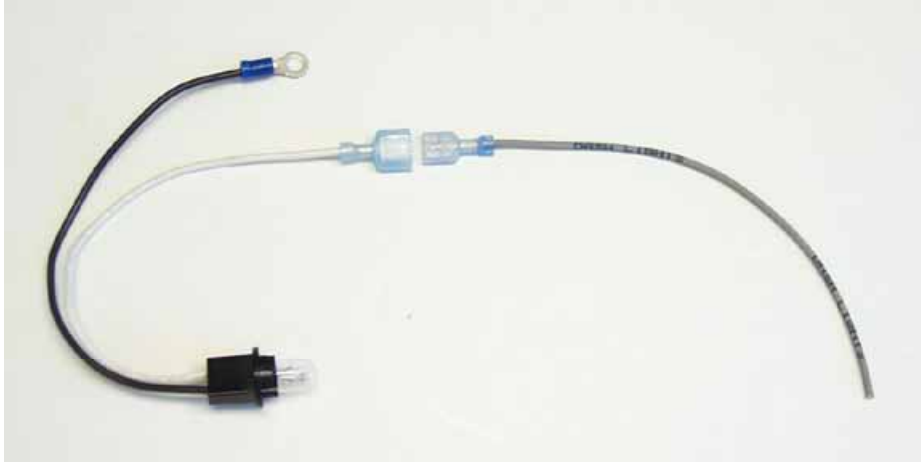

Please Read This Instruction Sheet Before Proceeding !!

This kit includes separate male and female disconnects and ring terminals that are used to connect the light sockets to the harness assembly. The picture below shows the correct way to terminate the light sockets with the enclosed terminals.

another wiring product by...

**American
Autowire**
We Make Wiring Easy!!

Gauge Light Terminal Kit

500835

92967322 instruction rev 0.0 5/13/2005

Please Read This Instruction Sheet Before Proceeding !!

This kit includes separate male and female disconnects and ring terminals that are used to connect the light sockets to the harness assembly. The picture below shows the correct way to terminate the light sockets with the enclosed terminals.

another wiring product by...

**American
Autowire**
We Make Wiring Easy!!

Gauge Light Terminal Kit

500835

92967322 instruction rev 0.0 5/13/2005