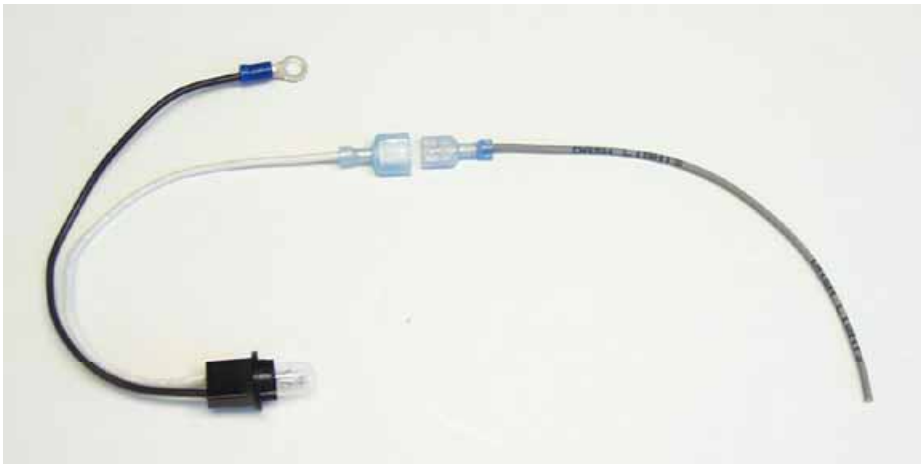

Please Read This Instruction Sheet Before Proceeding !!

This kit includes separate male and female disconnects and ring terminals that are used to connect the light sockets to the harness assembly. The picture below shows the correct way to terminate the light sockets with the enclosed terminals.

another wiring product by...

**American
Autowire**
We Make Wiring Easy!!

Gauge Light Terminal Kit

500835

92967322 instruction rev 0.0 5/13/2005

Please Read This Instruction Sheet Before Proceeding !!

This kit includes separate male and female disconnects and ring terminals that are used to connect the light sockets to the harness assembly. The picture below shows the correct way to terminate the light sockets with the enclosed terminals.

another wiring product by...

**American
Autowire**
We Make Wiring Easy!!

Gauge Light Terminal Kit

500835

92967322 instruction rev 0.0 5/13/2005